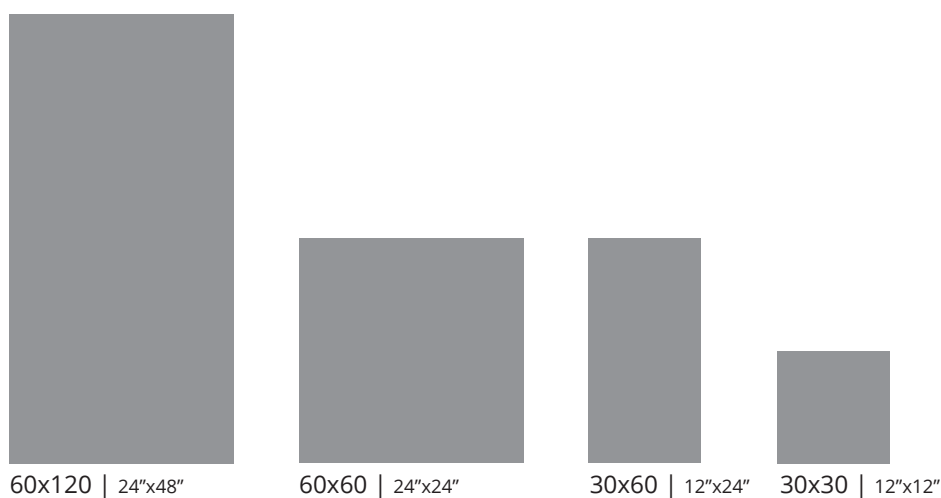

Antique Terrazzo

3 faces in 60x60

Beige

Finishes

- Matt
- Grip
- Honed

A new range in a traditional design, Antique terrazzo represents a modern touch without neglecting the unique pattern of this collection.

Packing details

Size (cm)	Pcs/box	Kg/box	Box/plt	Kg/plt
30x30	11	22	54	1188
30x60	8	31	40	1240
60x60	4	31	40	1240
60x120	2	37	36	1332

Sizes

INTERNATIONAL MTC
we look ahead

INTERNATIONAL MTC

w e l o o k a h e a d