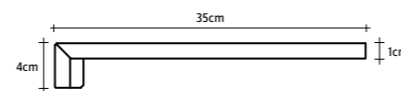

GRADINO PLUS*
35x120cm / 13^{3/4}"x48"
golden flame LG9BRP0
old walnut LG9BRP1
warm cream LG9BRP2