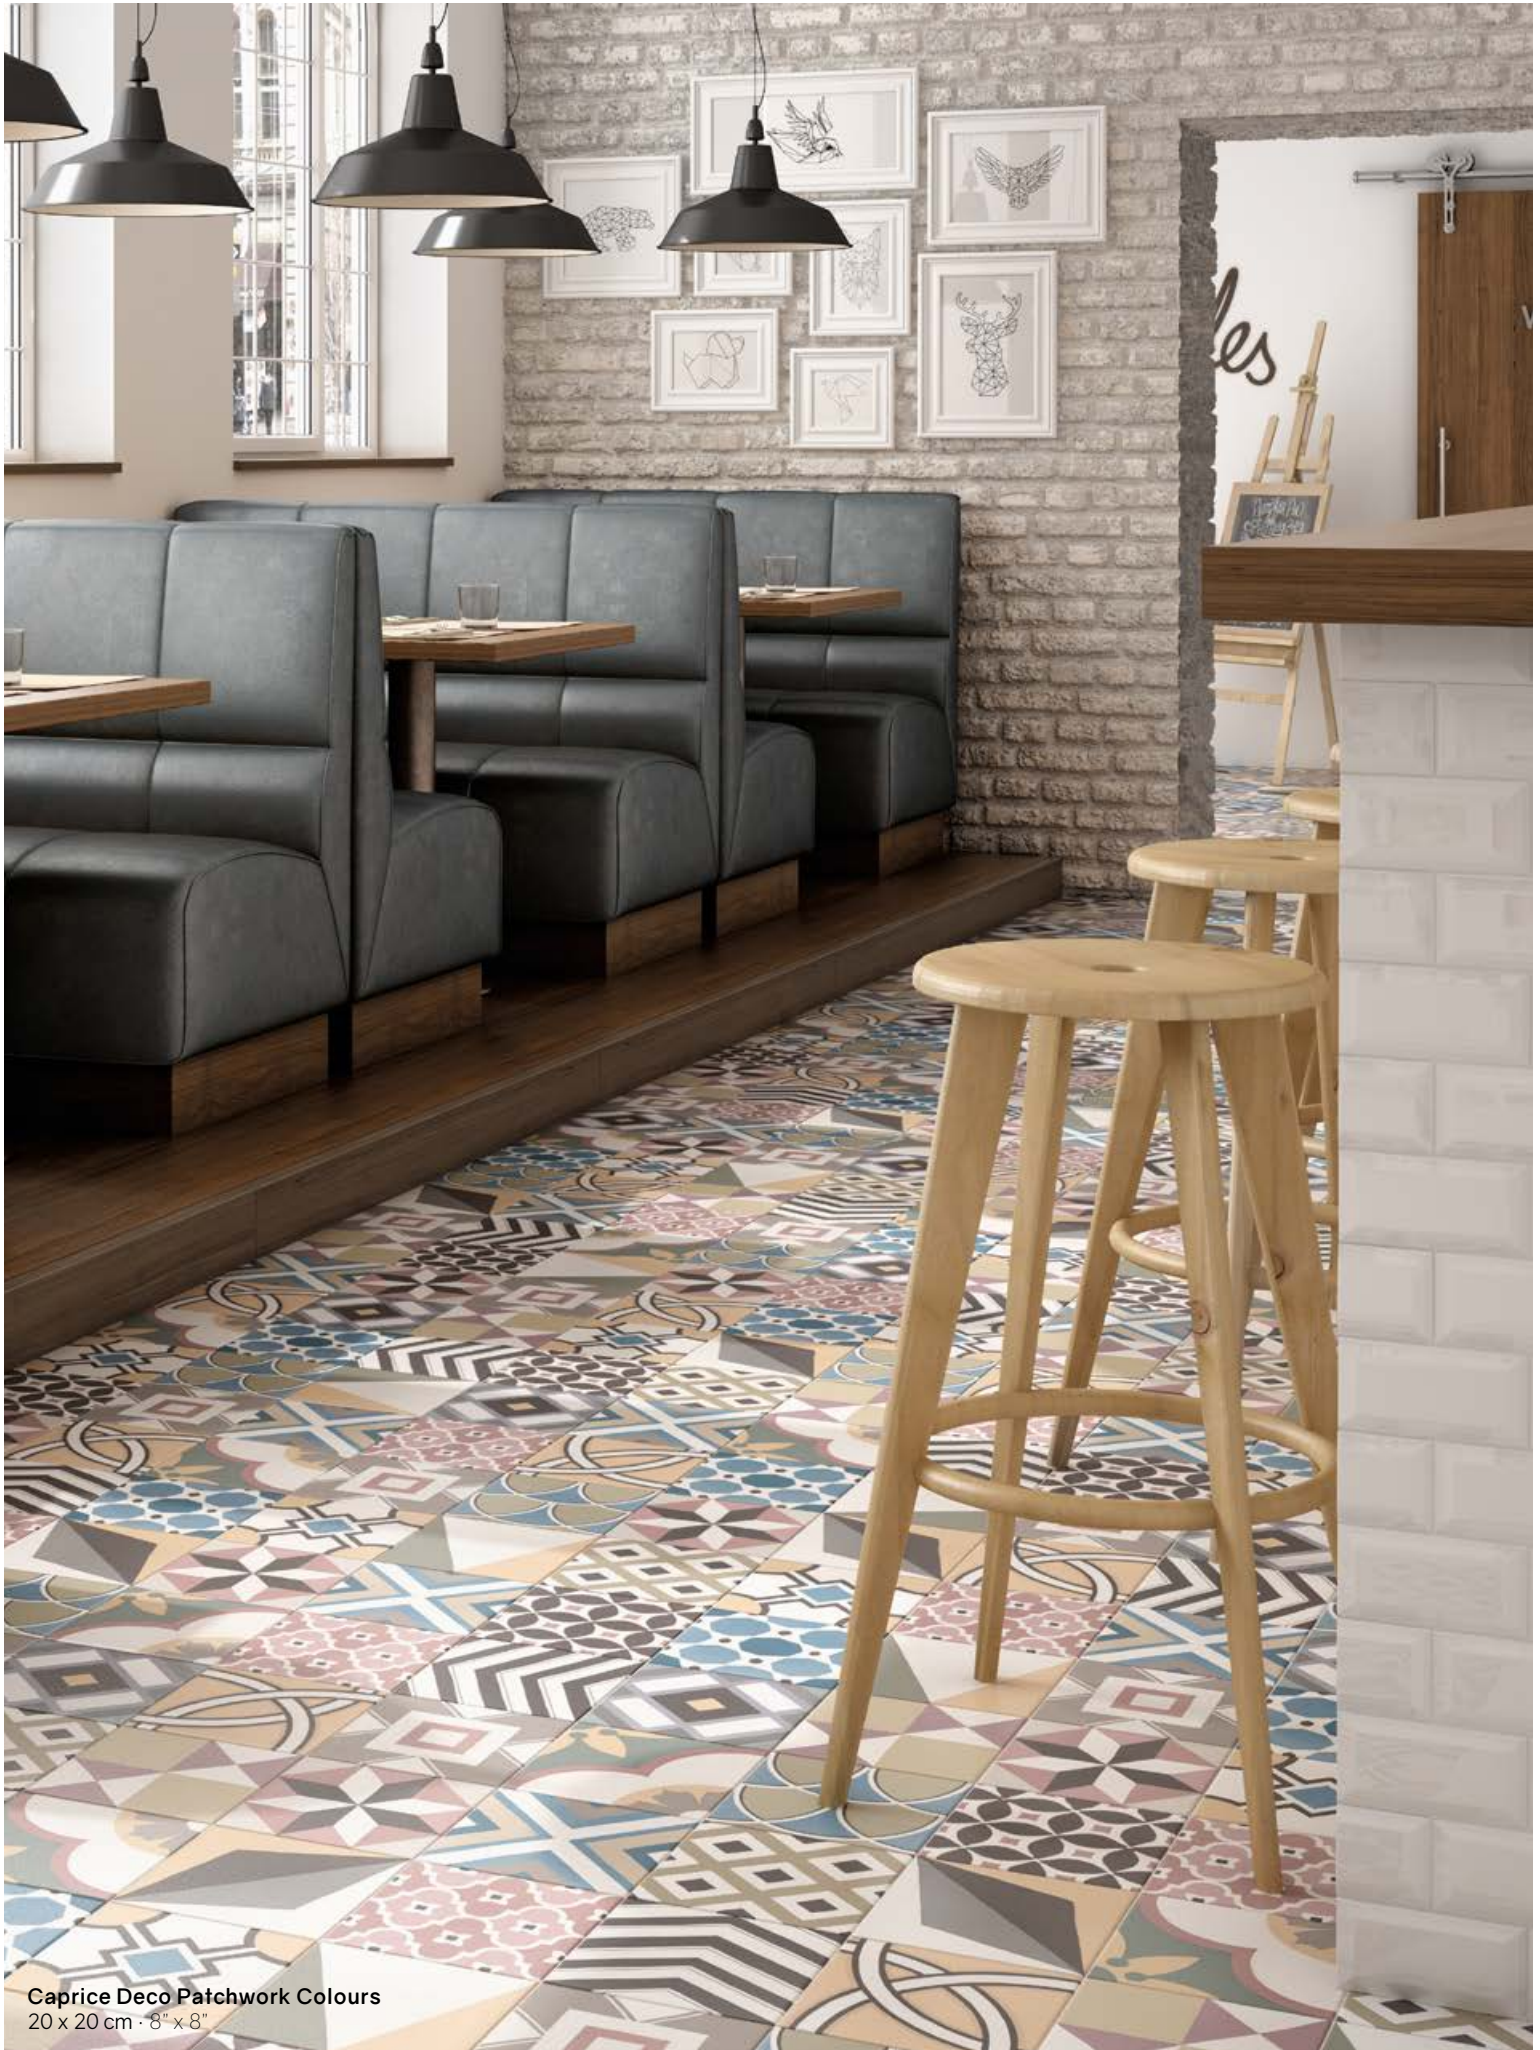

Caprice White / Caprice Deco Island Colours
20 x 20 cm · 8" x 8"

CAPRICE DECO COLOURS

Caprice Deco Patchwork Colours
20 x 20 cm · 8" x 8"