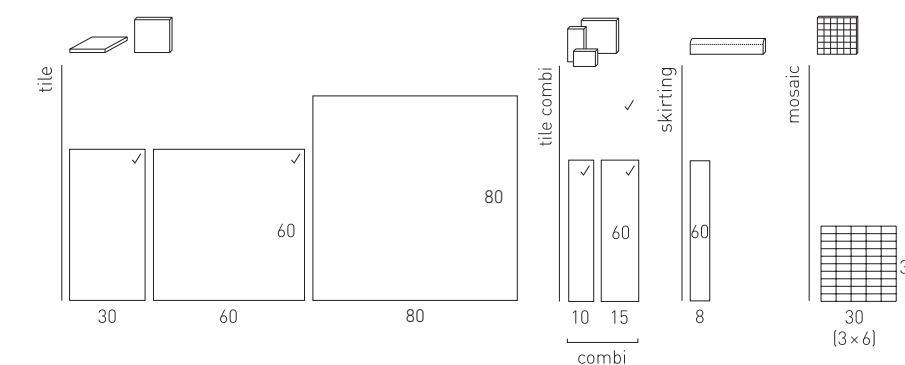

CEMENTINA

floor glazed porcelain, matt
Boden Feinsteinzeug, glasiert, matt

colours / Farben

decors / Dekore