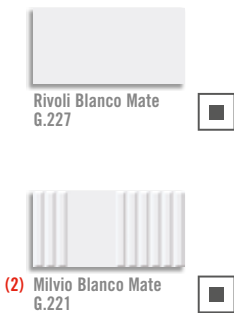

10x20 cm. 3.9x7.9 inches

7,5 mm

Distributed by Tile Space, stocked products are featured on our website, all other products are available on indent.

Formato / Size	X Caja / Box			X Palet / Pallet		
	Pz / Pc	M2 / sqm	Kg	Cj / Box	M2 / sqm	Kg
10x20 cm.	68	1,36	18,10	60	81,60	1086
10x20 cm. Pincio / Milvio	50	1	14,80	60	60	888

10x20 cm. 3.9x7.9 inches  7,5 mm

(1) Pincio Hueso  
G.221

(1) Pincio Gris  
G.221

(1) Pincio Caramelo  
G.221

(1) Pincio Turquesa  
G.221

(1) Pincio Burdeos  
6.221

(1) Pincio Antracita  
6.221

(1) Pincio Azul  
6.221