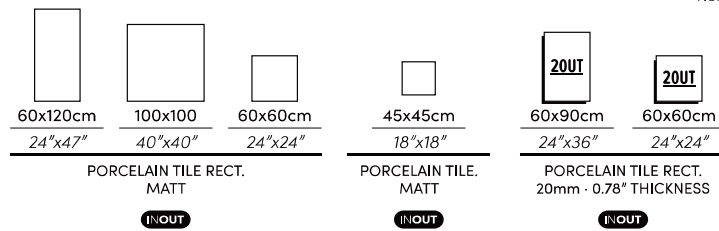

GREY / 2OUT ANTIQUE GREY

*GRAPHITE / 2OUT ANTIQUE GRAPHITE

138
—
139

* Not available in 45X45CM · 18"X18" MT

INOUT

INOUT

INOUT

CRASSANA