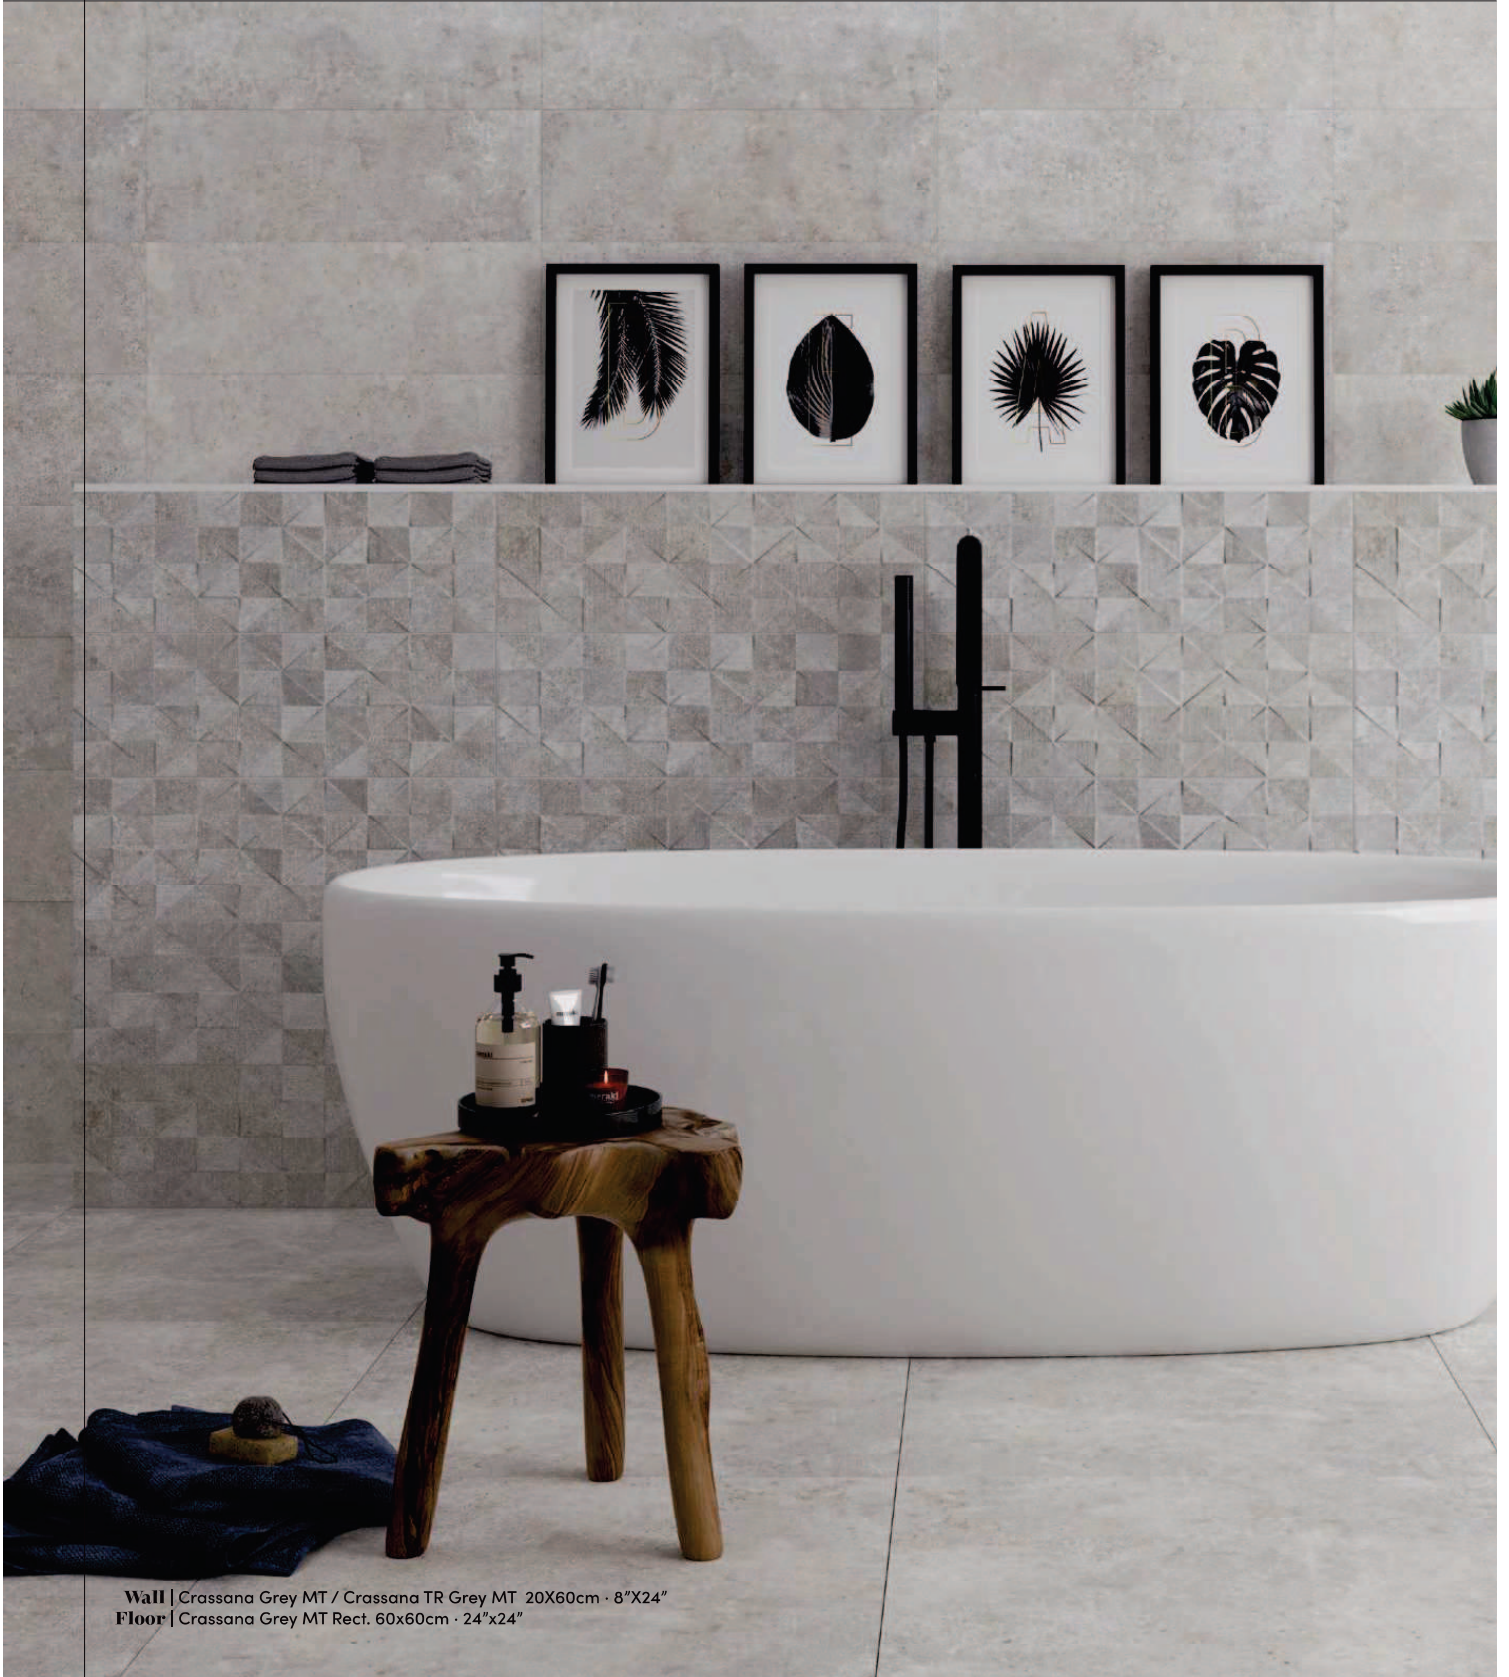

GREY / 2OUT ANTIQUE GREY

*GRAPHITE / 2OUT ANTIQUE GRAPHITE

138
—
139

* Not available in 45X45CM · 18"X18" MT

INOUT

INOUT

INOUT

CRASSANA