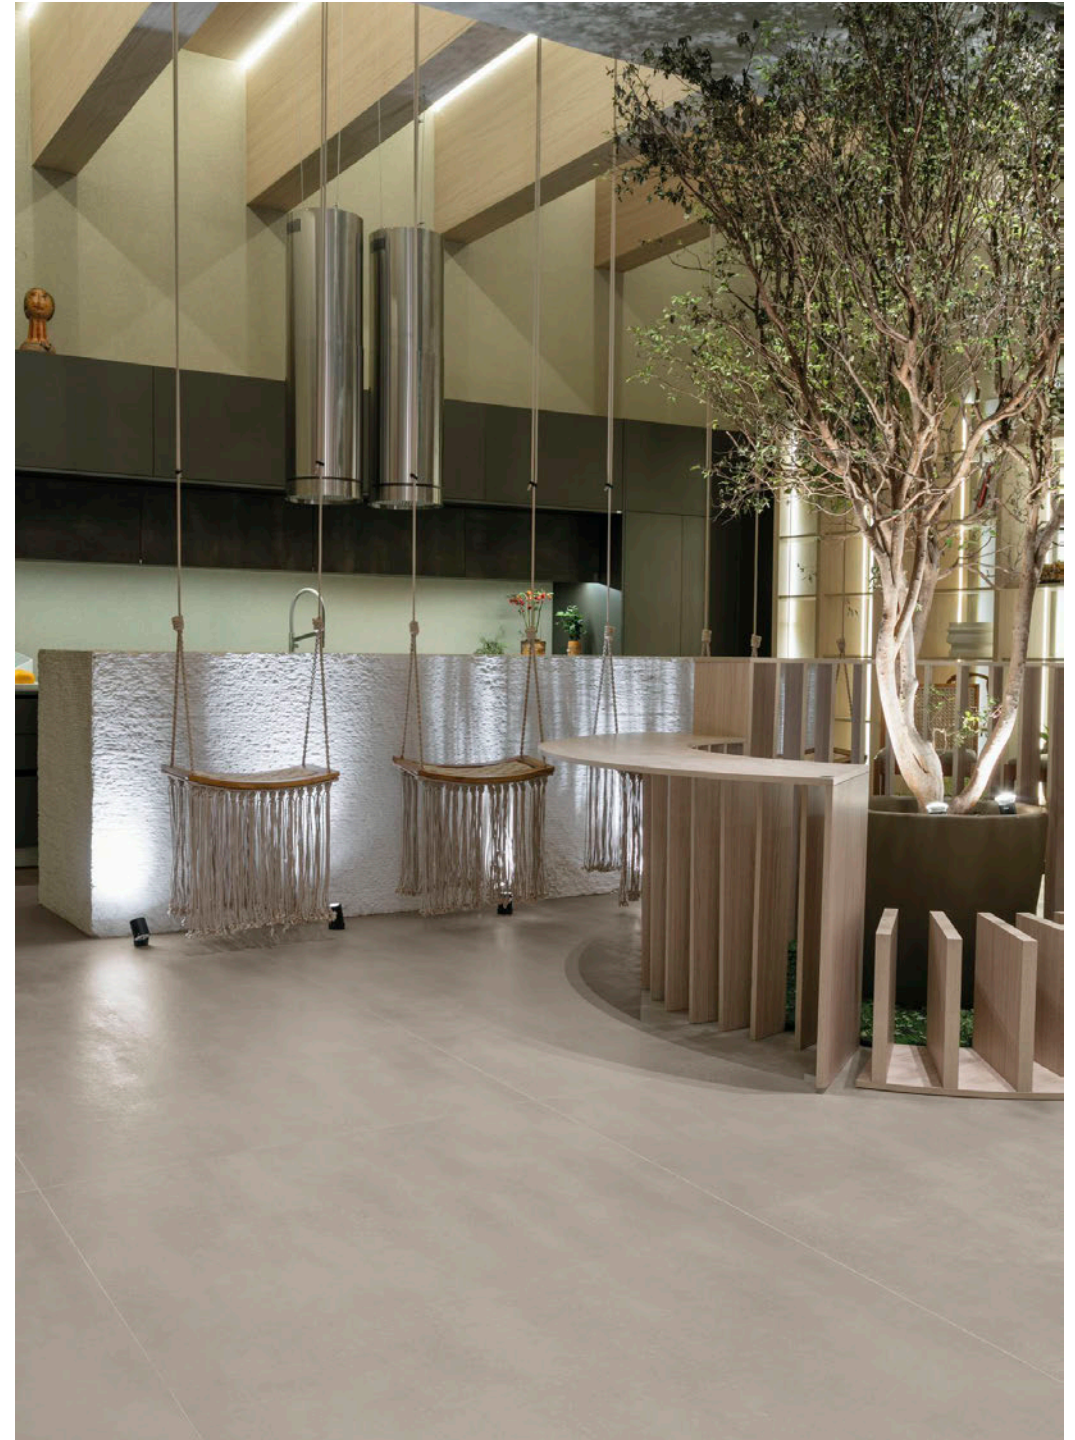

# Dansk

The origins of visual purity, functionality, and formal simplicity are Eastern, but have been improved and conquered their own identity representing Nordic thinking. Portobello has Immersed in the daily life of Copenhagen, with the goal of capturing the essence of that culture. A team of Brazilian architects with the Portobello creative team immersed themselves around architecture and design, observed the cultural traditions and discovered Hygge - an untranslated word that expresses the Danish way of life, which values and promotes happiness and quality of life. The first Creative Collective Portobello collaborated in creating a collection of products that, in the eyes of the group, expressed the Hygge spirit. Metallic parquets with a brushed finish and soft colors represent the attention to details in the ambiances that look for simplicity, but without lacking form and beauty. Metal profiles express the attention to the design function, taken very seriously by the Danes. A mosaic of marble and metal, state that sophistication can also be present and celebrate the joy of living. The reproduction of a minimalist and almost single colored cement surface in warm tones translates the search for the essential and the comfort in living spaces. Light, one of the central elements of Hygge environments, is materialized in a candlestick developed by Officina Portobello. The Candlelight is widely used in the Danish culture, to bring the people around you to an intimate and joyful mood.