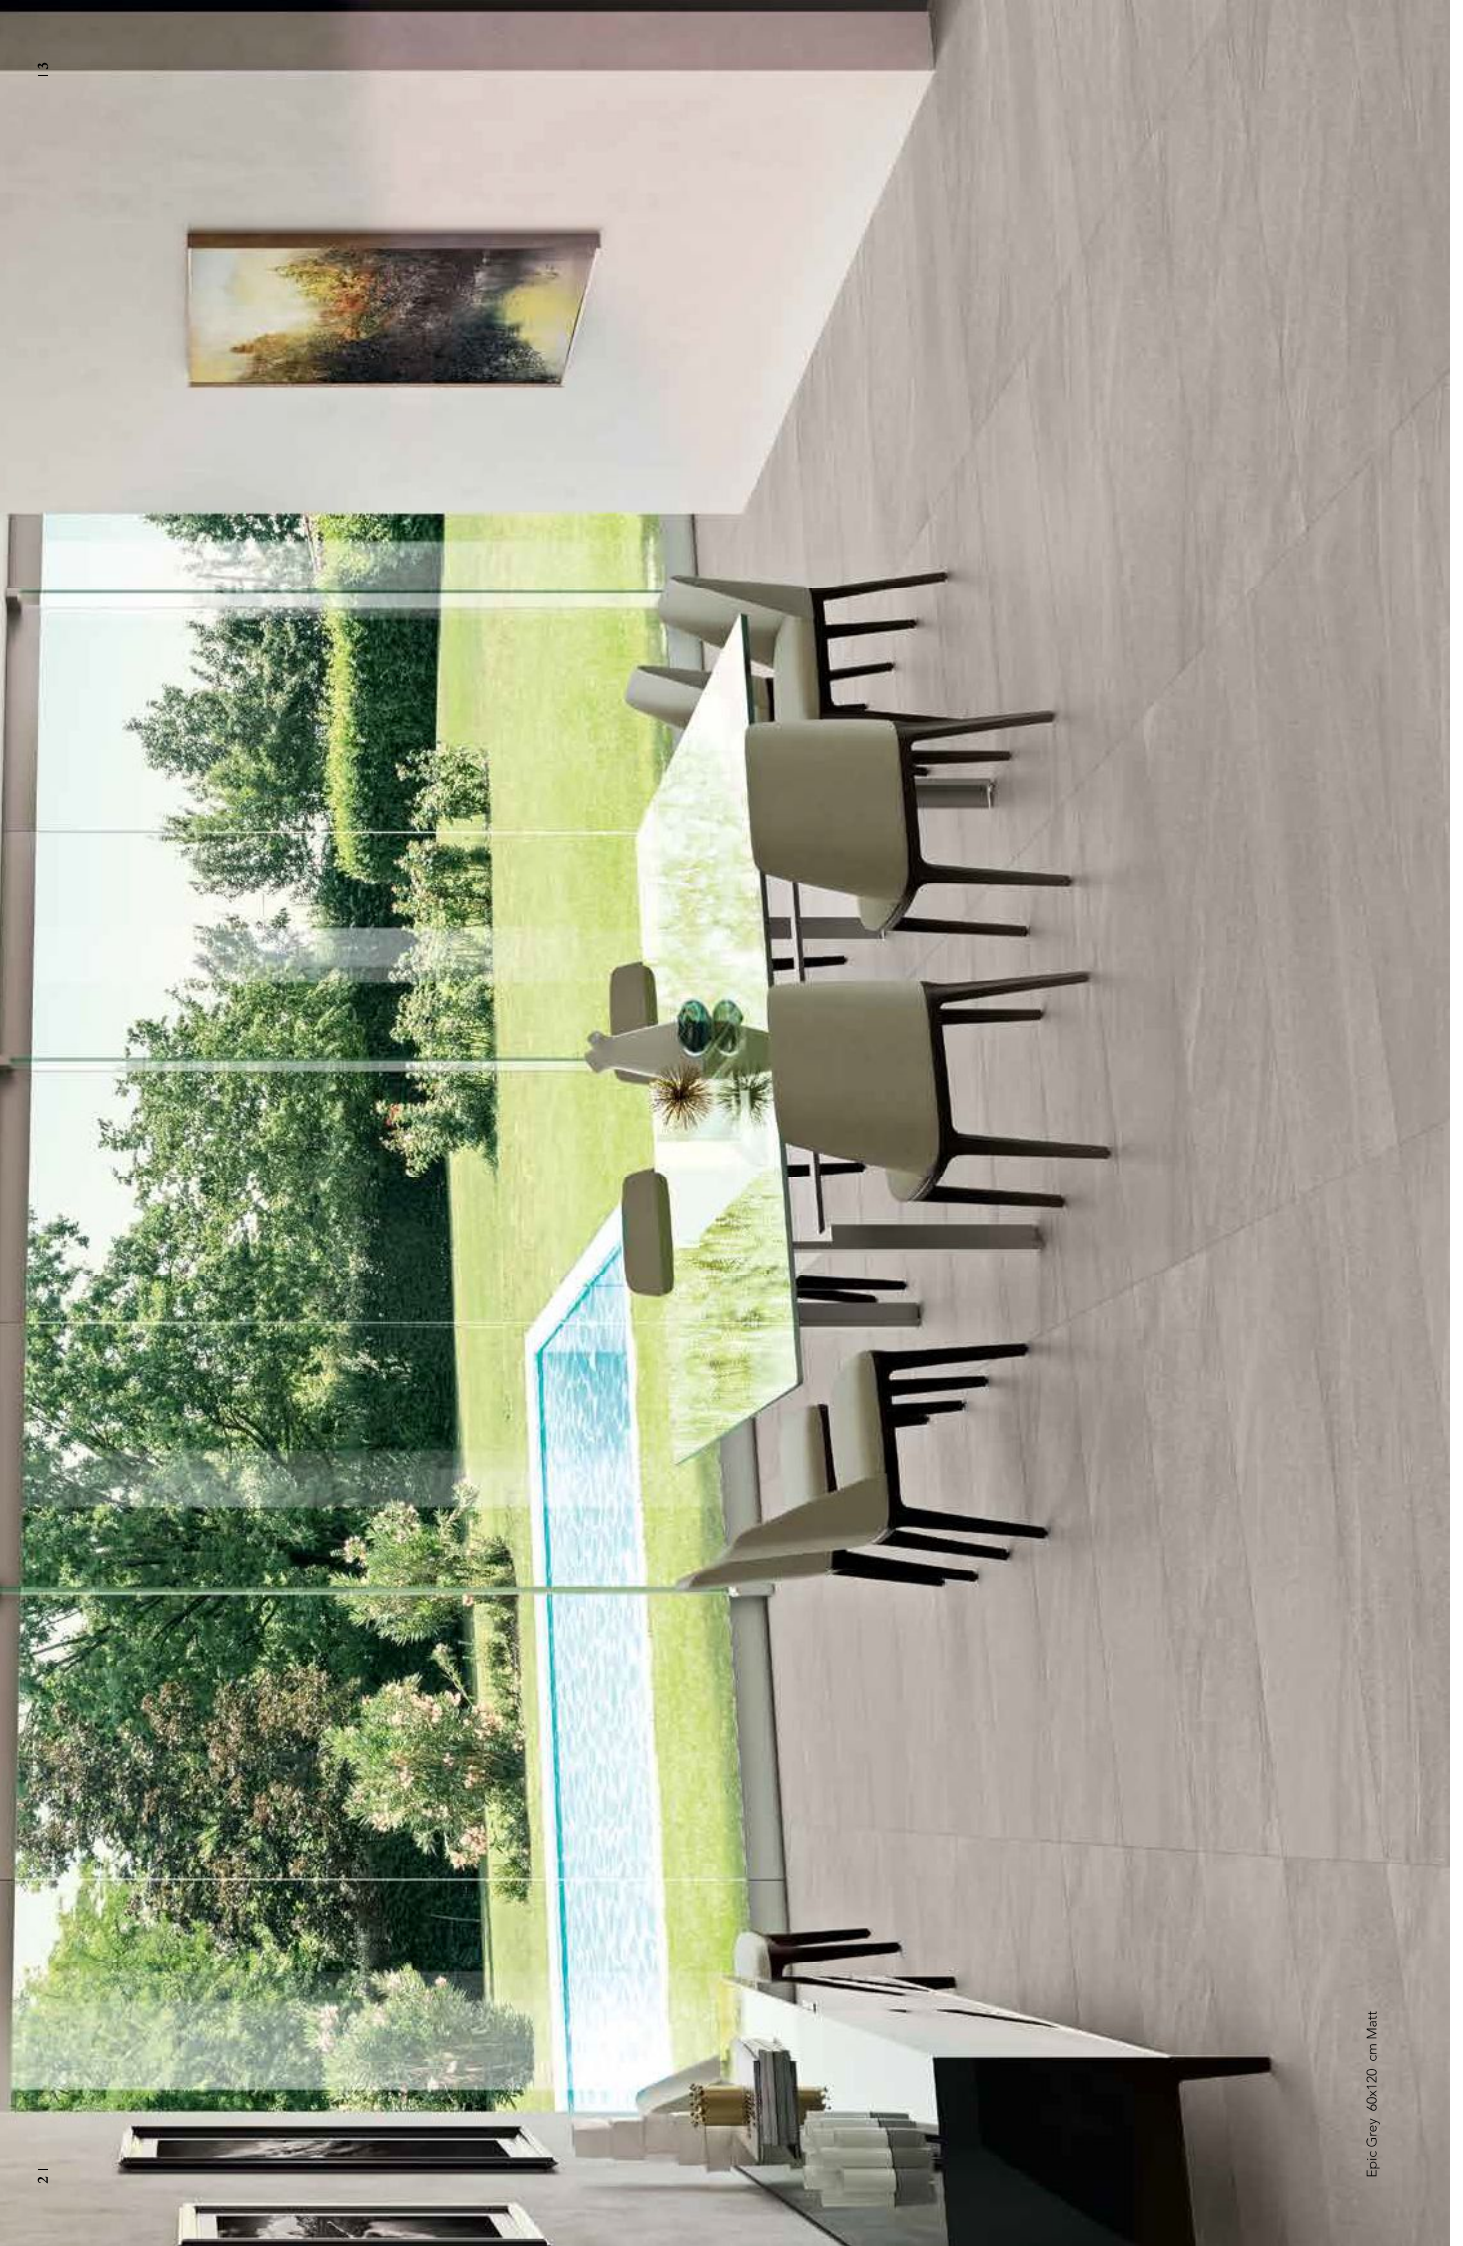

Epic Stone

Bellissimo
 STILE ITALIANO

Epic Stone

Refined color and sophisticated veins for classy
ambience inspired by beauty.

Epic Stone

SHADE VARIATION

Epic White

60x60 cm Vitrified - Matt rect.
 8,25 mm