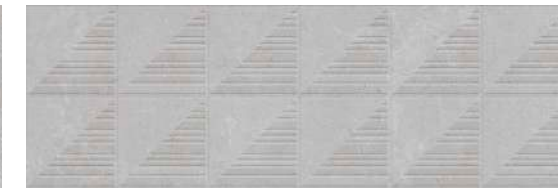

Carved Grey 25x75 cm / 10"x30"

Formatos disponibles

Available formats

Formato Size	Formato real Work size	Acabado Finish	Pz/Caja Pcs/Box	M²/Caja Sqm/Box	Kg/Caja Kg/Box	Cajas/Pallet Boxes/Pallet	M²/Pallet Sqm/Pallet	Kg/Pallet Kg/Pallet	Colores disponibles Available colours
25x75	251 x 753 x 8,70	Mate Matt	7	1,310	21,000	48	62,880	995,00	
25x75 DEC - Carved	251 x 753 x 8,70	Mate Matt	7	1,310	21,000	48	62,880	995,00