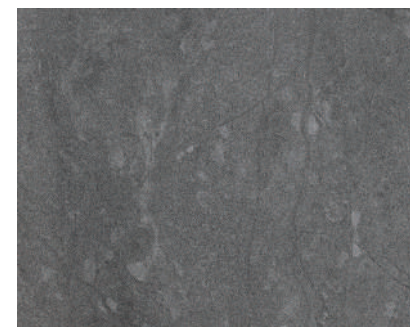

Lancy

Lancy

Lancy

Matte r10 /Anti slip/ Wax polish 600X600 600X1200

Cloudy

Middy

Pale

Stormy