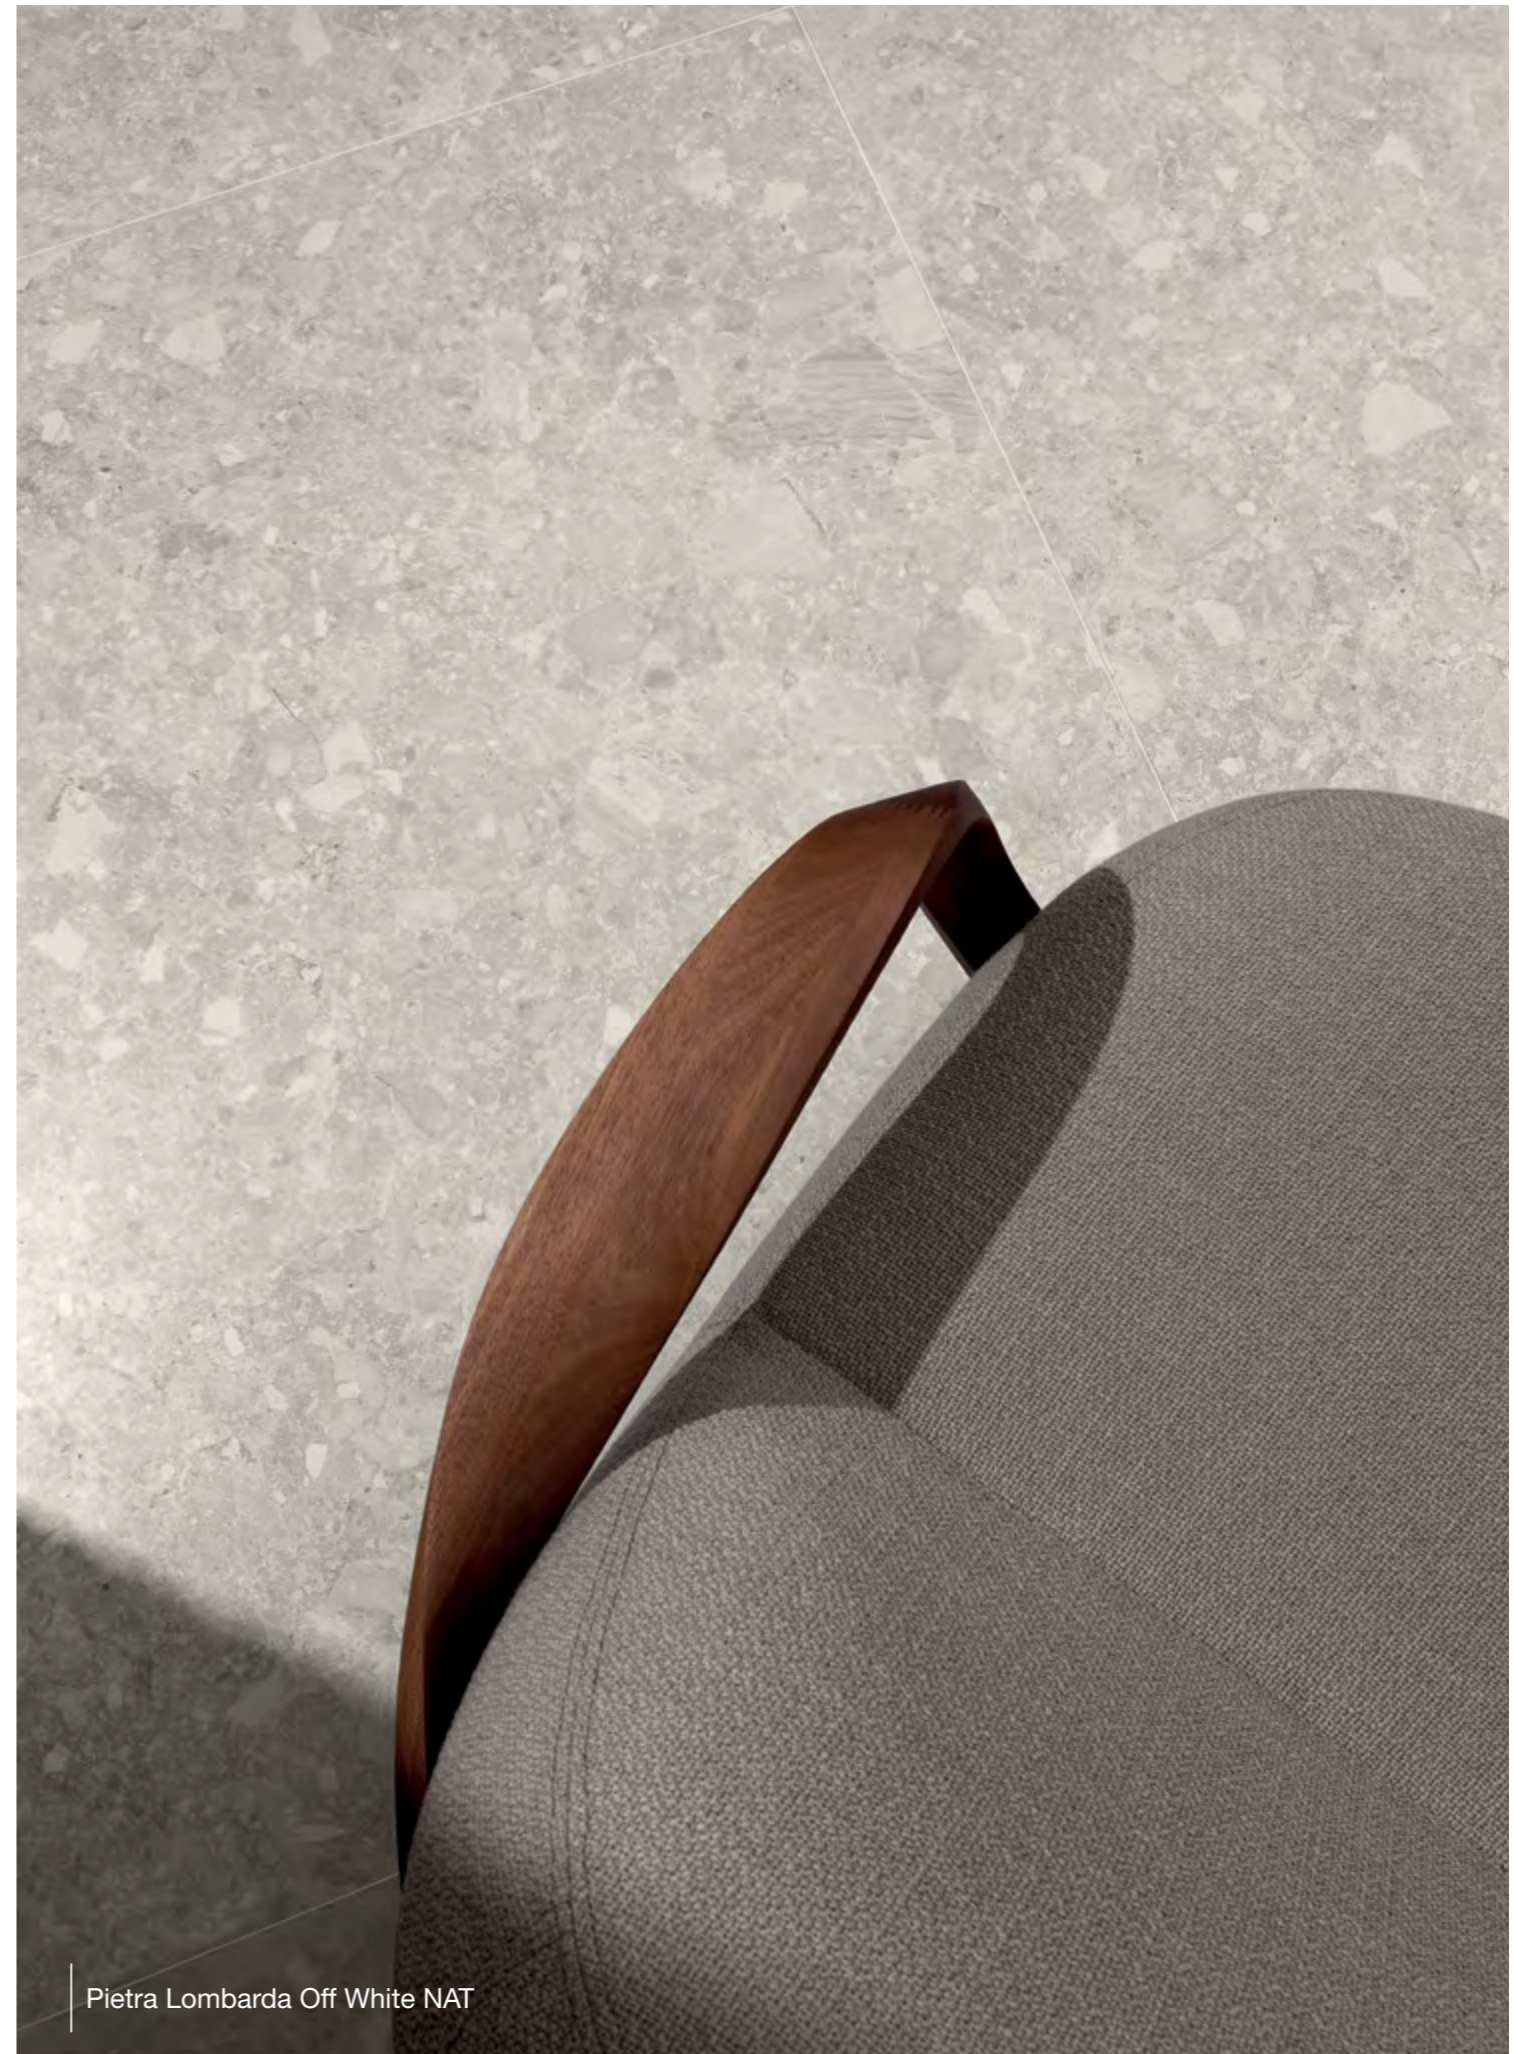

Pietra Lombarda Off White NAT