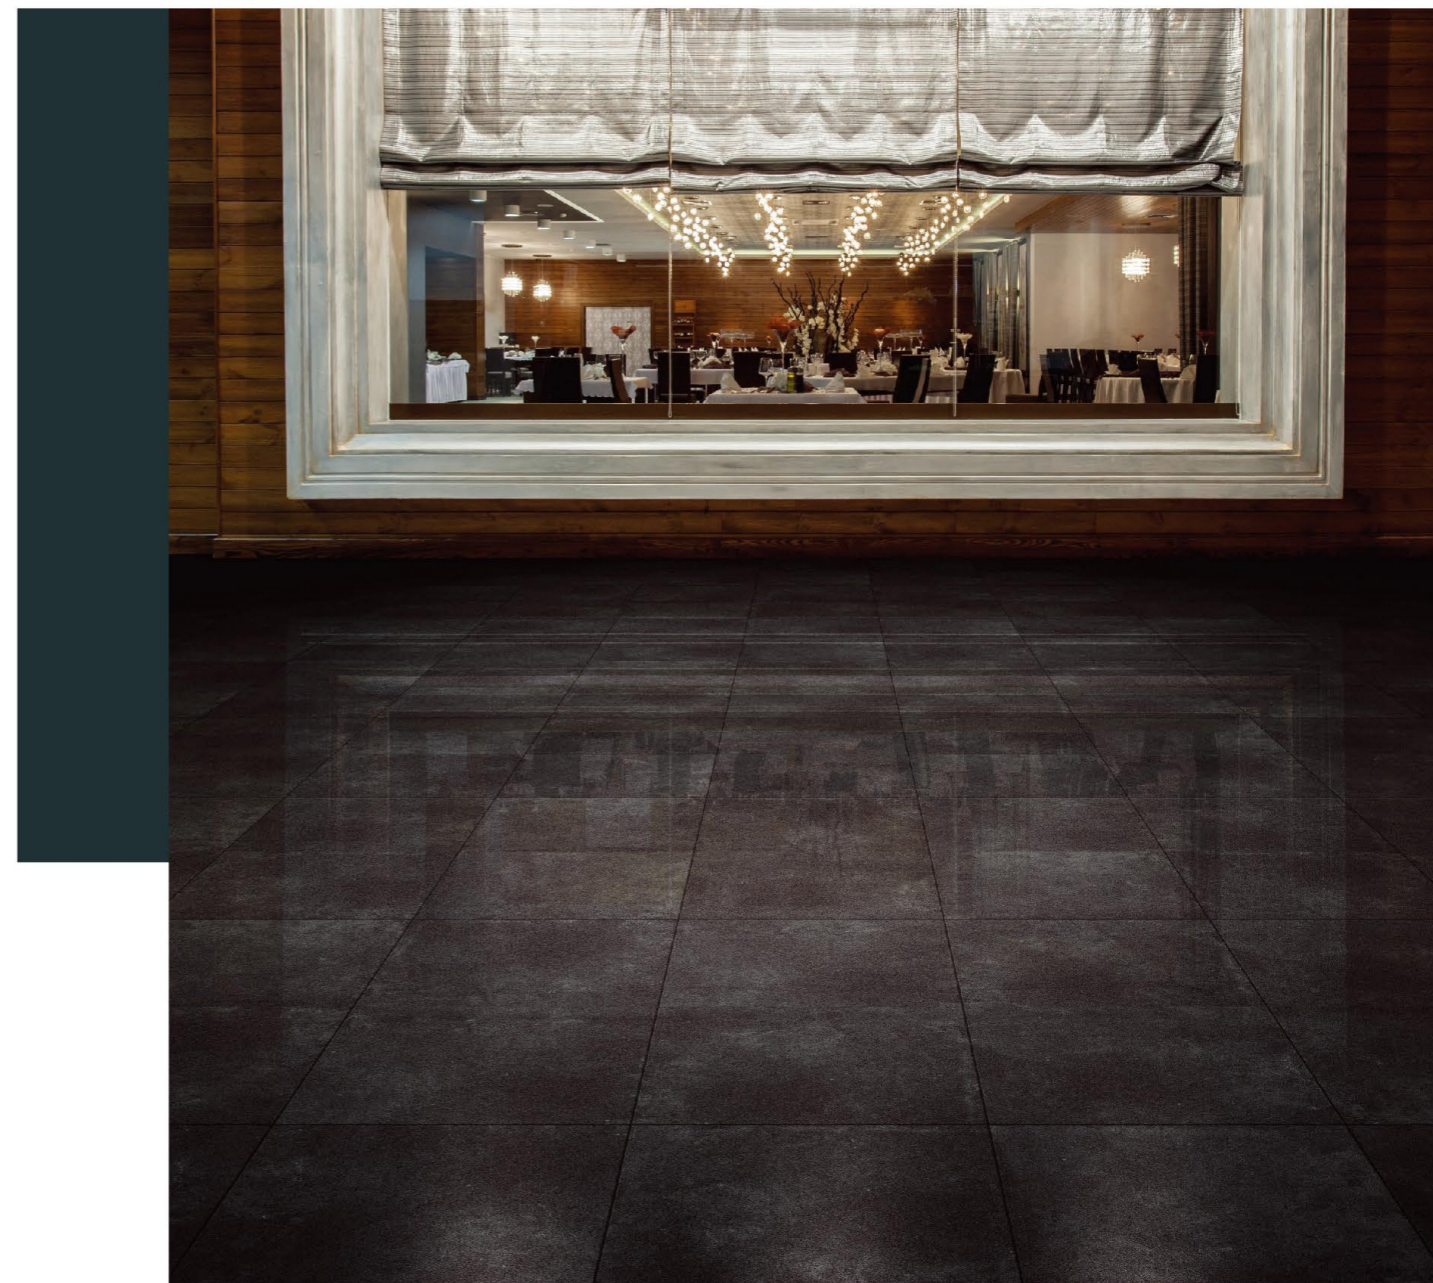

- ▶ Lappato
- ▶ 45x45cm / 18"x18"
- ▶ UnRectified

Often perceived as moody and ominous, Graphite actually offers a much greater, deeper dimension than its neutral counterparts.

Its dark and dramatic colour is well suited for stylish offices, elegant ballrooms and rich, decadent boudoirs.