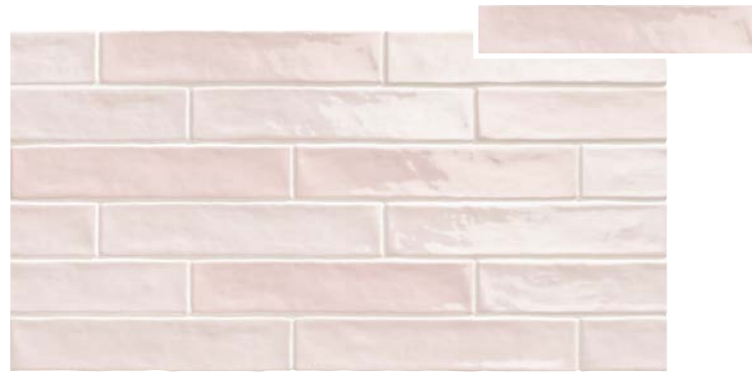

Piastrella MIX

PIASTRELLA MIX ACQUA 5 x 25 · 2" x 10"

Distributed by Tile Space, stocked products are featured on our website, all other products are available on indent.

PIASTRELLA MIX ROSE
5 x 25 (G 27) 2" x 10"