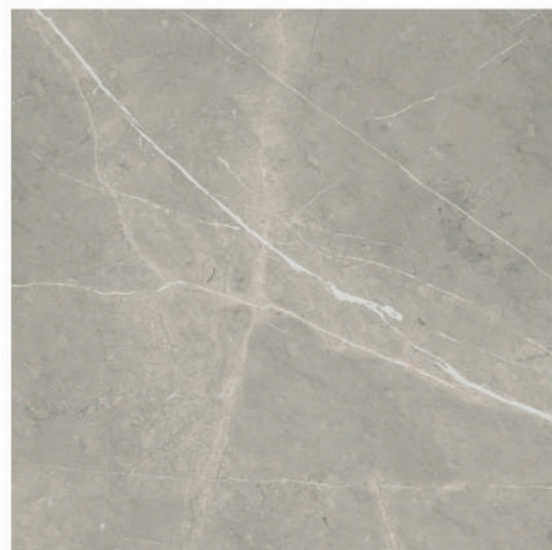

PIETRA GREY

SERIES

QI9P6865M

PIETRA GREY SERIES

* The Above Design is for the size in 600x1200MM

PIETRA GREY SERIES

PIETRA GREY (6862)

PIETRA GREY (6865)

Finished Available: Polished / Matt
Size Available: 297 x 600mm / 600 x 600mm / 600 x 1200mm / 450 x 900mm / 900 x 900mm / 900 x 1800mm

Application of size / 900X900mm
Q19P6865M

Application of size / 900X900mm
Y19P6862

Series	Item Code	Finished	Available Size	Color Variation	PEI	ANTI-Slipery (R Rate)	Usage	Application	Edge Finished
Pietra Grey	QIP6862M	Polished	297×600mm	V3	2	–	Residential & Commercial	Wall & Floor	Rectified
	YQIP6862	Matt	600×600mm		3	R9			
	QIP6865M	Polished	600×1200mm		2	–			
	YQIP6865	Matt	450×900mm 900×900mm 900×1800mm		3	R9			