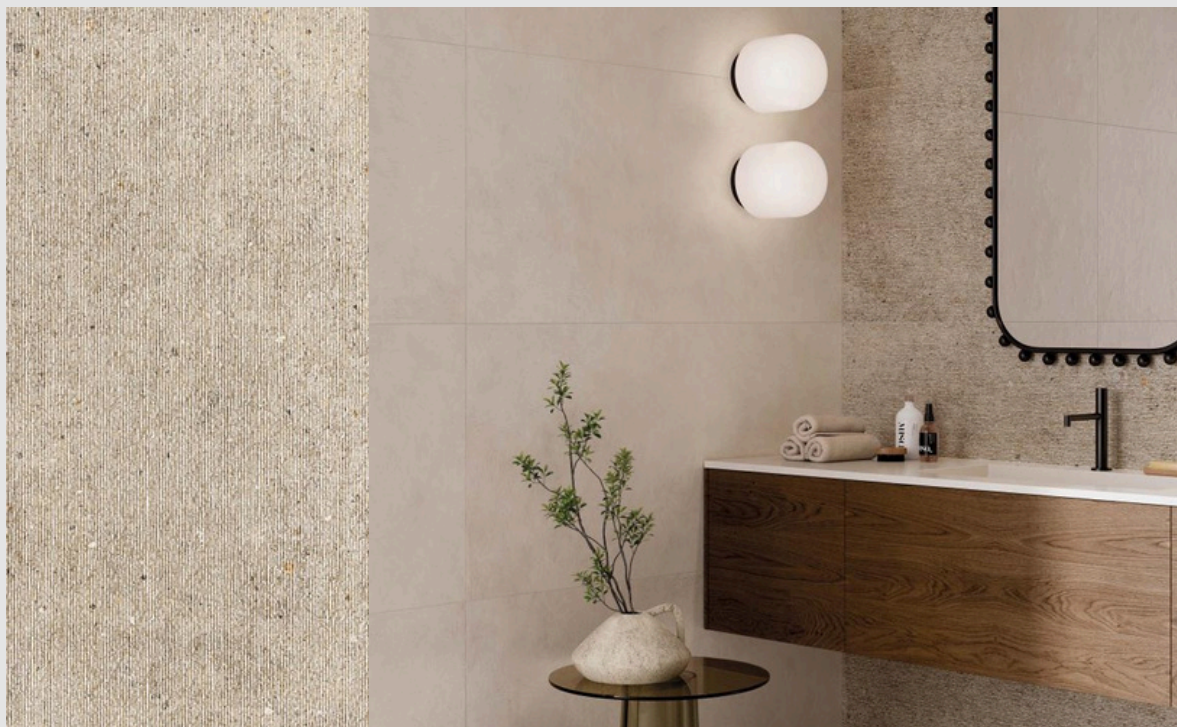

Poetry Stone

SCAN NOW

Primitive Charm Meets
Contemporary Stone

Experience the raw beauty of stone, reimagined for contemporary living. Perfect for indoor or outdoor spaces, the Poetry Stone collection blends refined elegance with a natural, primitive edge. Pirenei, inspired by the Pyrenees mountains where these stones are quarried, features striking pebble-like inclusions set against a subtle, cement-like background, a “flaw” that becomes its signature character.

Size: 600×600×9mm

Finish: Gecko - Matt when dry, anti-slip when wet

Look/Style: Stone Look

Variation: V2, Slight variations in texture and pattern may occur within similar colours.

Variation is noticeable across

ECRU

ABK015 Poetry Stone Pirenei Ecrú Carving 60x120

PRODUCT DETAILS

3D Wall Tile

Size: 600x1200x9mm

Finish: Matt

Look/Style: 3D Stone Look

Variation: V2, Slight variations in texture and pattern may occur within similar colours. Variation is noticeable across

Grade / PEI: 4, Suitable for medium commercial and heavy residential use, including entryways, restaurants, and high-traffic living areas

Slip Rating: N/A

Above Images: ABK015 Poetry Stone Pirenei Ecrú Carving 60x120