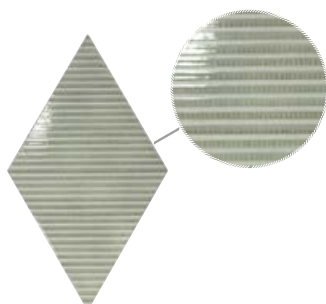

BAMBÚ MIST GREEN*
22758 EQ-20S