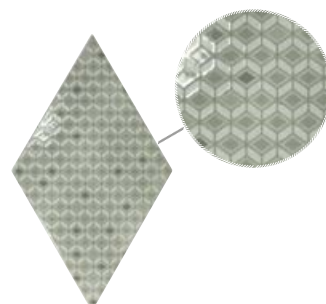

PATTERN MIST GREEN*
22763 EQ-20S