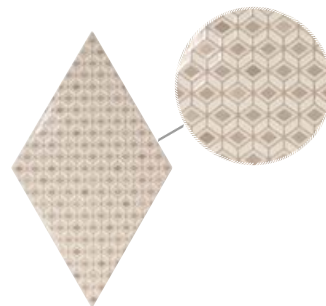

BAMBÚ GREY\*  
22756 EQ-20S

PATTERN GREY\*  
22761 EQ-20S

WALL DARK GREY  
22751 EQ-14

Rhombus Wall Light Grey, Dark Grey / Bambú Grey  
15,2 x 26,3 cm · 6 1/2" x 11"

WALL CREAM  
22749 EQ-14

BAMBÚ CREAM\*  
22754 EQ-20S