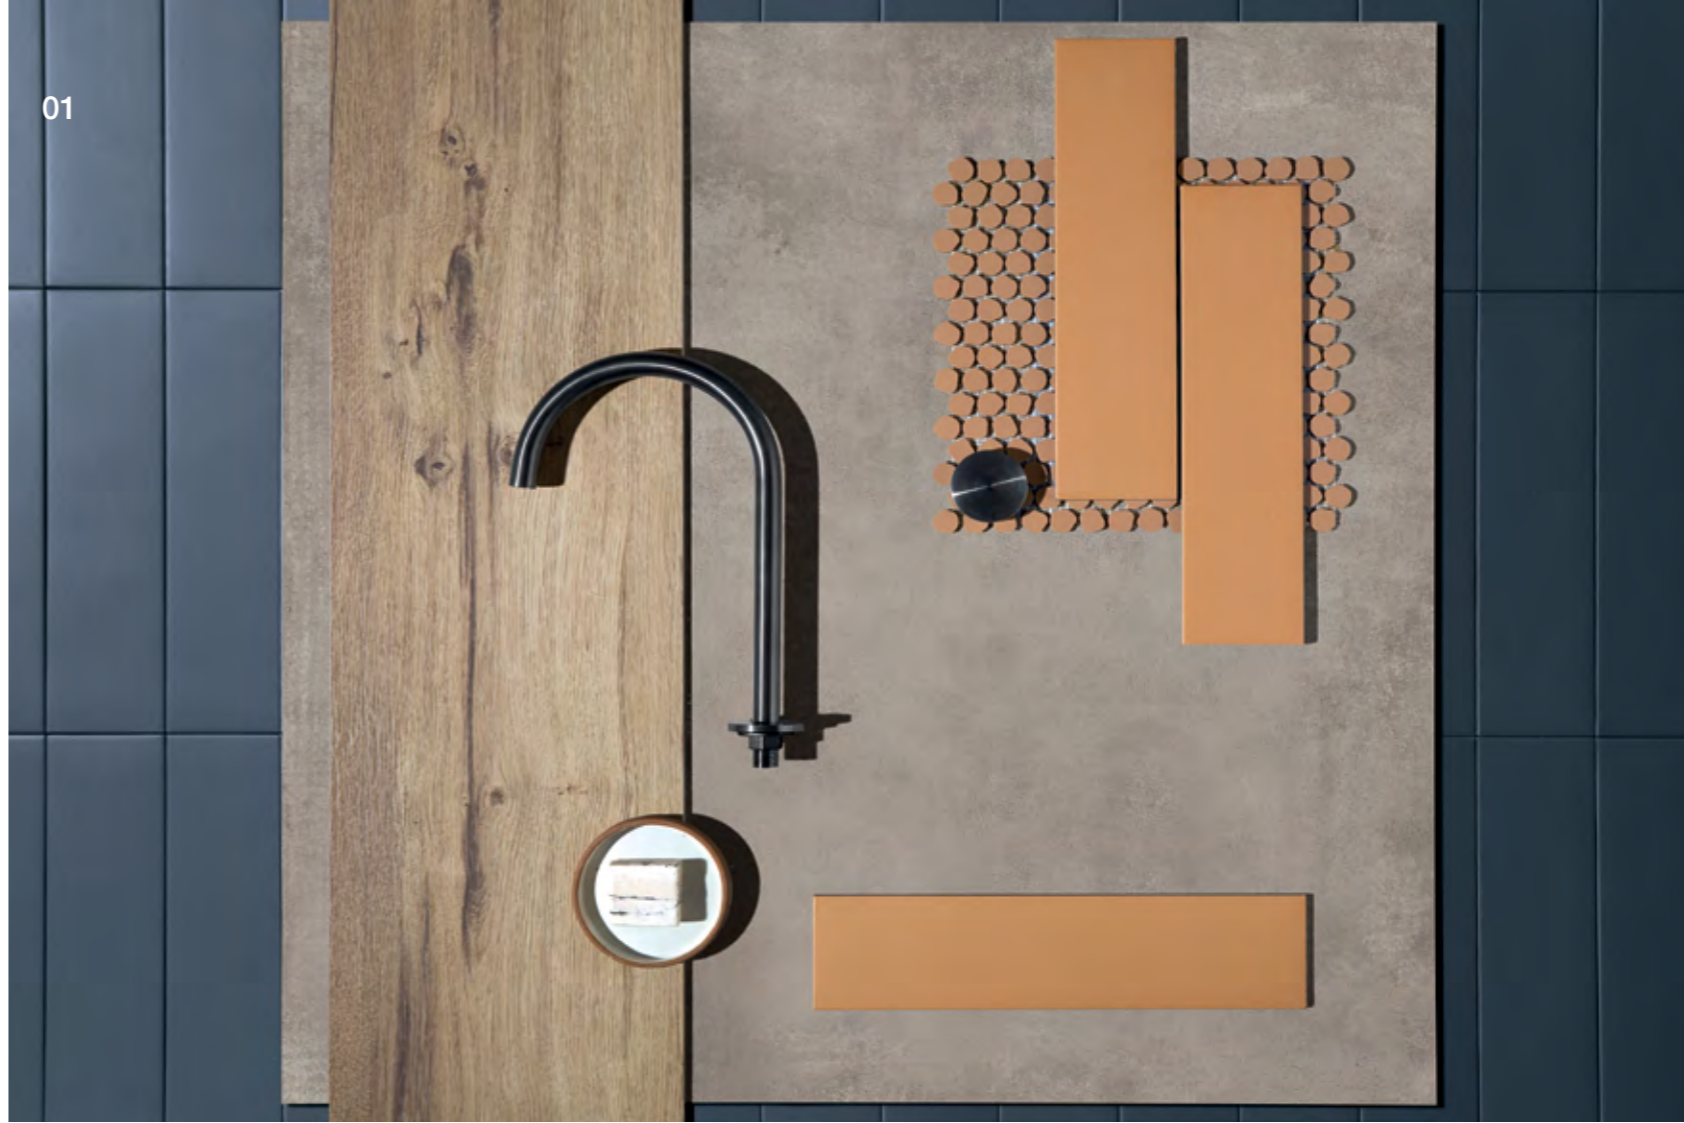

01

Terralma Seridó
Terralma Bora Bora
Bonbon Ocre
Nordik Wood
Superquadra Zinco
Docol Mix and Match

02

Terralma Bora Bora
Terralma Seridó
Terralma Jalapão
Yass Nude
Sunset Key West
Boreal Natural

01