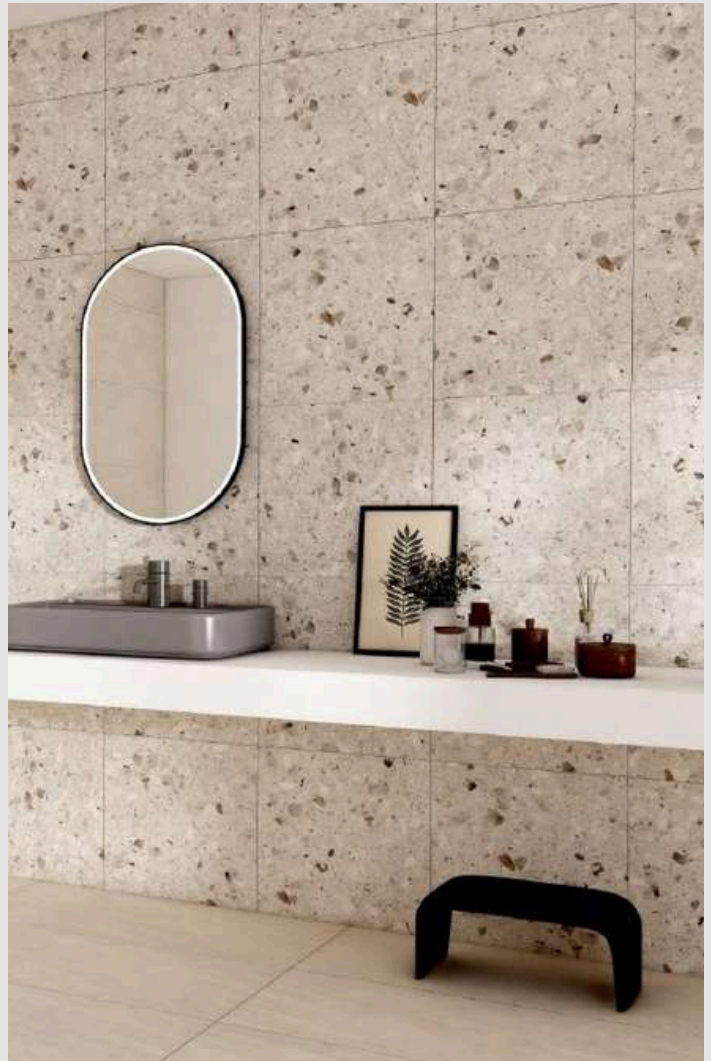

Terrazzo

Combining Durability with Contemporary Style

In the world of interior design, terrazzo tiles are at the forefront of current trends. Their distinctive speckled appearance, created from a blend of chips and aggregates, delivers a unique and artistic aesthetic. With random patterns and rich colour variations, terrazzo tiles exude vitality, bringing dynamic energy and character to any space.

SCAN NOW

Above Image: MT2205 Terrazzo Nougat Gecko 60

TILE
SPACE